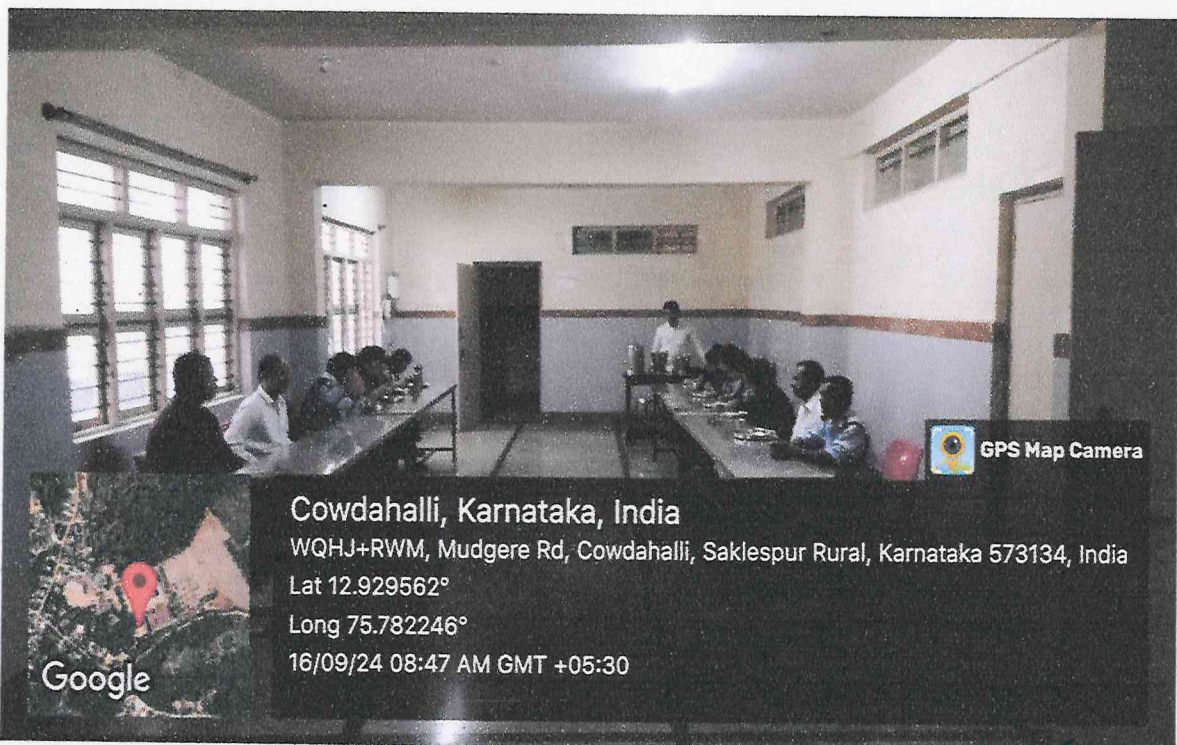

College Canteen

Google

Cowdahalli, Karnataka, India

WQHJ+RWM, Mudgere Rd, Cowdahalli, Saklespur Rural, Karnataka 573134, India

Lat 12.929562°

Long 75.782246°

16/09/24 08:45 AM GMT +05:30

Google