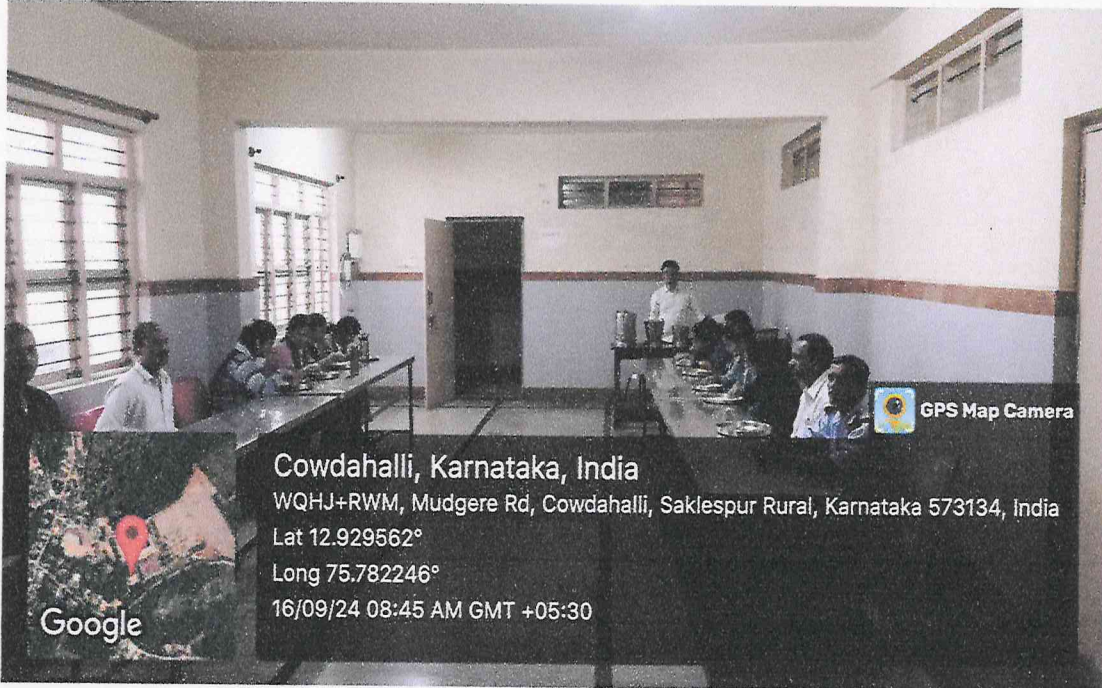

JSS Mahavidyapeetha, Mysore - 04

JSS INSTITUTE OF EDUCATION

(Recognized by the NCTE and Affiliated to University of Mysore, Mysore)

Sakleshpur – 573 134, PB No 26, Hassan Dist.

Email: jssioebedskp@gmail.com website: <https://jssioebedskp.org.in> Phone No: 97405 91647

Facility Available for Betterment of Students Support in the Institution

College Canteen

Google

Cowdahalli, Karnataka, India

WQHJ+RWM, Mudgere Rd, Cowdahalli, Saklespur Rural, Karnataka 573134, India

Lat 12.929562°

Long 75.782246°

16/09/24 08:45 AM GMT +05:30