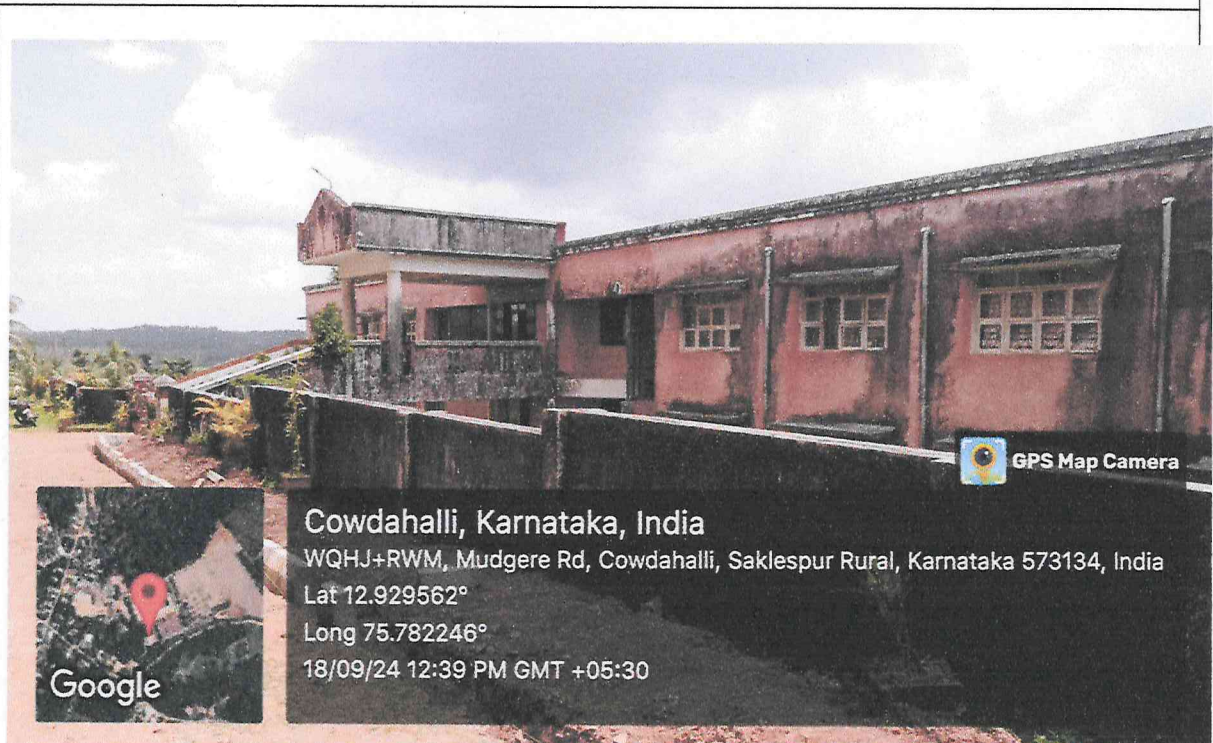

JSS MAHAVIDYAPEETHA, MYSORE - 04

JSS INSTITUTE OF EDUCATION

(Recognized by the NCTE and Affiliated to University of Mysore, Mysore)

Sakaleshpur – 573134, PB No 26, Hassan Dist.

Email: jssioebedskp@gmail.com website: <https://jssioebedskp.org.in> Phone No: 97405 91647

GIRLS HOSTEL BULIDING

[Signature]

PRINCIPAL
I.S.S. Institute of Education
P.B. 26, SAKALESHPUR-573134